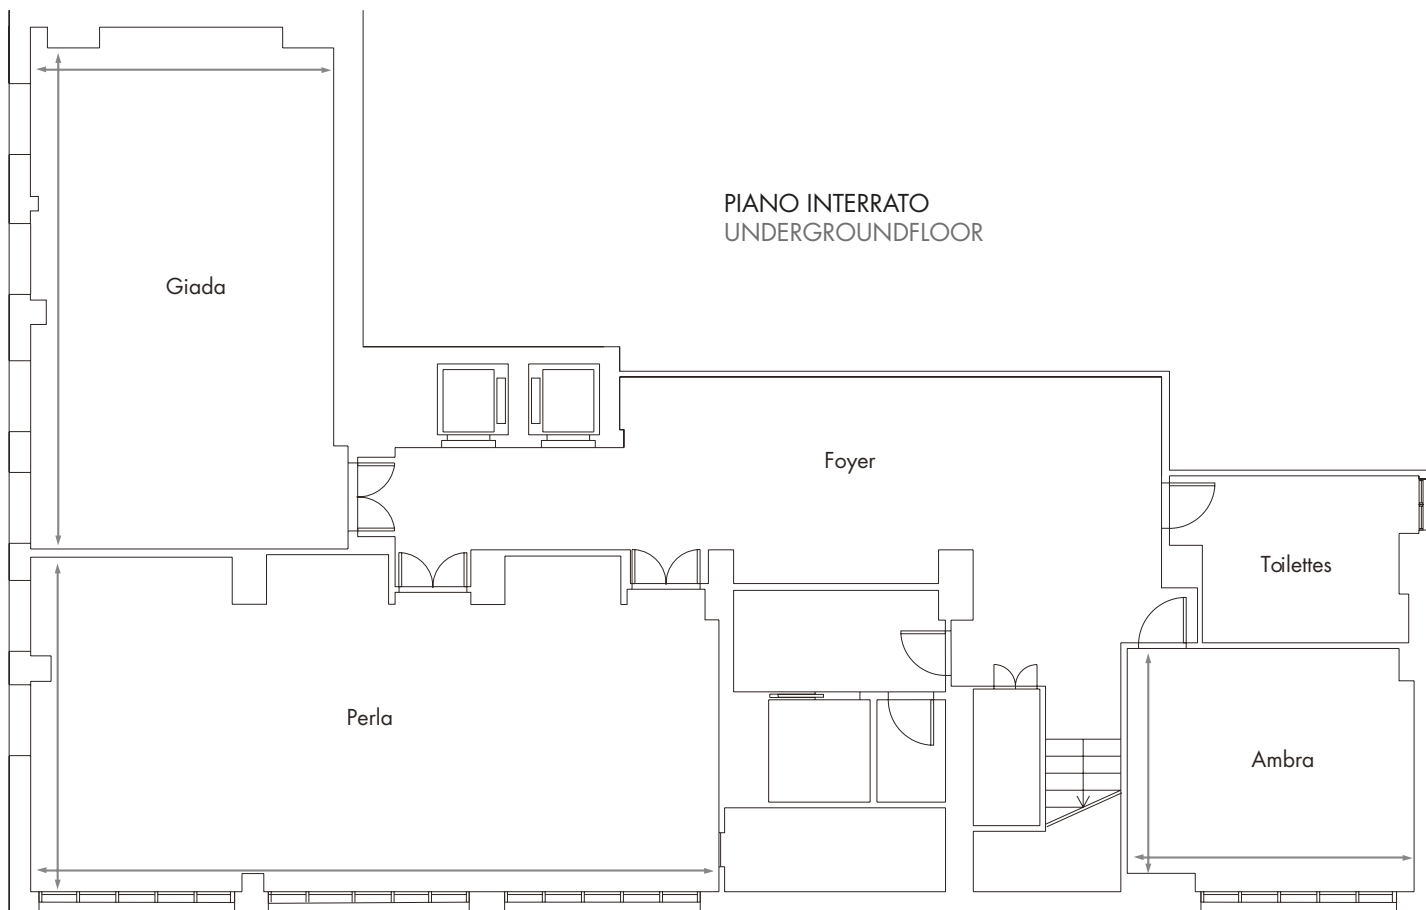

PIANO INTERRATO
UNDERGROUND FLOOR

PIANO TERRA
GROUND FLOOR

Attrezzature standard gratuite:
Free standard meeting equipment:

- Lavagna a fogli mobili
- Flip Chart
- Schermo
- Screen
- Blocco note e penna
- Stationary
- Hospitality desk
- Hospitality desk