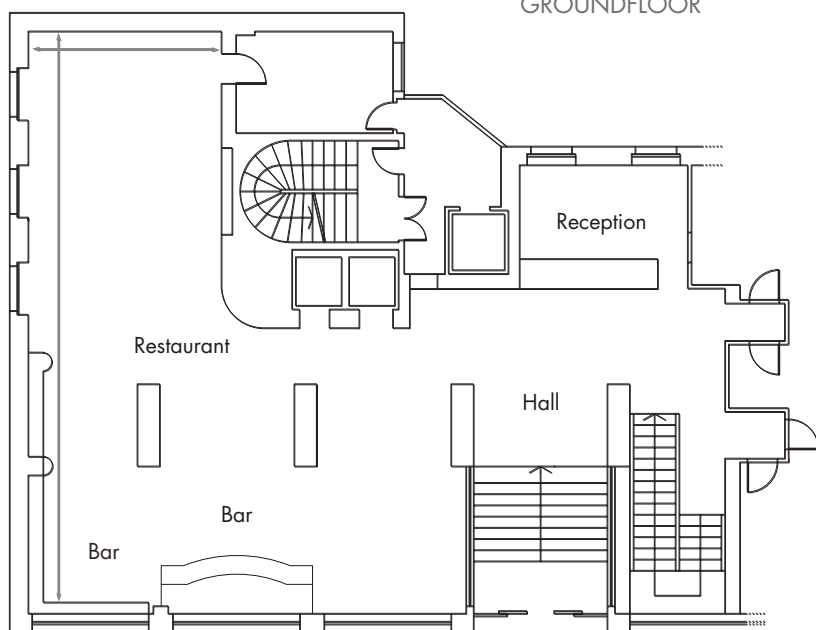

PIANO INTERRATO
UNDERGROUND FLOOR

PIANO TERRA
GROUND FLOOR

Attrezzature standard gratuite:
Free standard meeting equipment:

- Lavagna a fogli mobili
- Flip Chart
- Schermo
- Screen
- Blocco note e penna
- Stationary
- Hospitality desk
- Hospitality desk